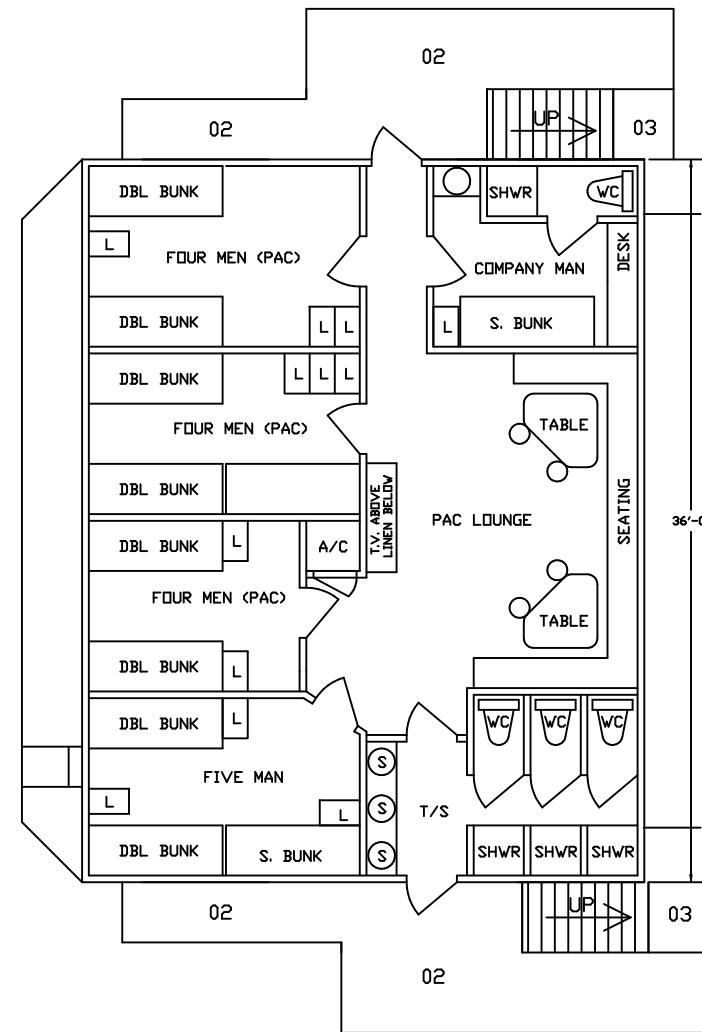

GENERAL ARRANGEMENT 01 LEVEL
SCALE 1/4" = 1'-0"

GENERAL ARRANGEMENT 02 LEVEL
SCALE 1/4" = 1'-0"

M/V OLIVIA GRACE HALIMAR H-149

REVISIONS

DYNAMICS MARINE, INC.
2483 LITTLE LANE- NE, WESSON, MS 39191
601-695-4363