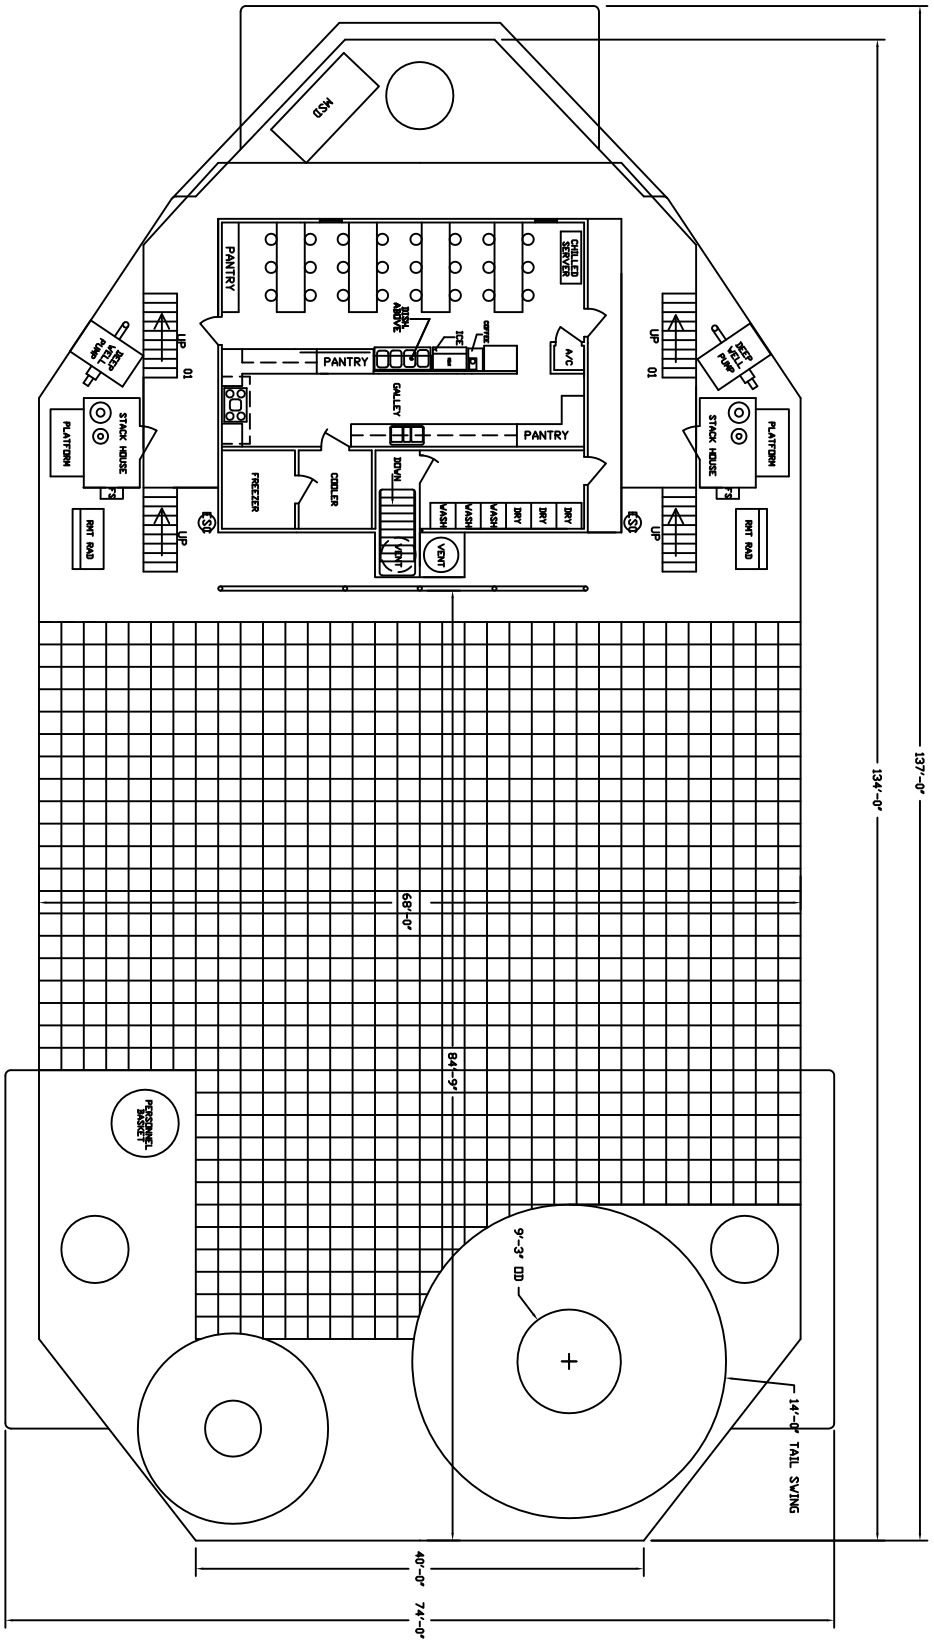

67 60 56 51 41 38 33 30 27 21 17 13 9 0

GENERAL ARRANGEMENT MAIN DECK

SCALE 3/16" = 1'-0"

DYNAMICS MARINE, INC. 1000 W. WASHINGTON, MS 39191 601-955-4383	
MARINE INDUSTRIAL FABRICATION	
OFFSHORE MARINE CONTRACTORS	
CLASS 215 LIFTBOAT	
GENERAL ARRANGEMENT MAIN DECK	
DATE: 2MARI1	APPV:
BY: GILLY	NO: GA-03